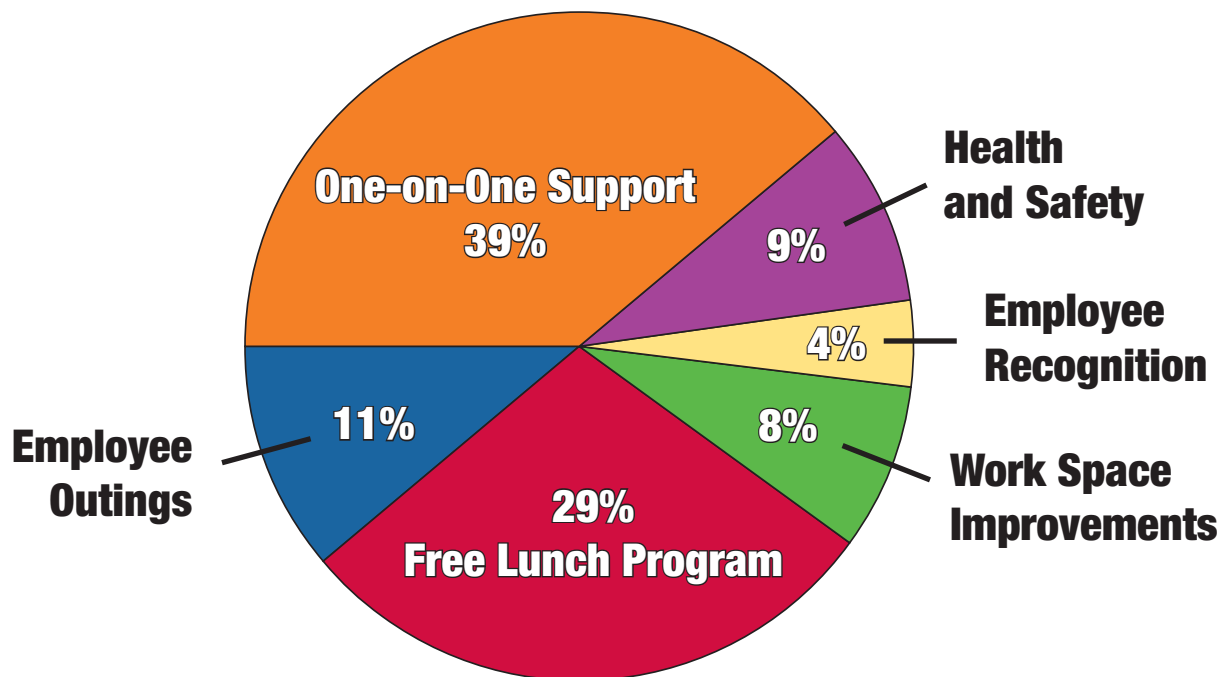

WORKERS CHALLENGE FUND UPDATE

- Lafayette's Workers Challenge Fund was established in 2007
- The WCF is supported by charitable cash donations made to Lafayette Industries
- These donations are used to enhance the overall work experience of our workers and ensure the stability of their future at Lafayette
- 100% of the WCF is used for the benefit of our workers at both Lafayette locations (0% toward administration costs)
- Contributions to the WCF in the 2010 fiscal year were $172,000
- The goal for the 2011 fiscal year is to raise $260,000

This chart is a breakdown of how these funds were allocated in the 2010 fiscal year.